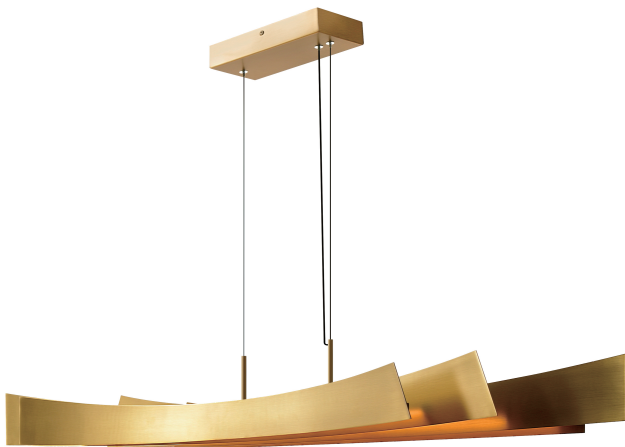

PROJECT: _____
 FIXTURE TYPE: _____
 LOCATION: _____
 CONTACT/PHONE: _____

Item	1698P50-624
Collection	CANDORA
Category	Chandelier
Finish	Brass
Glass	-----
Crystal	-----
Acrylic	-----

Shade Color	-----
Min Assembled Height	10"
Max Assembled Height	130"
Width	50"
Length	12"
Extension Wall Mounts	-----
Input	120V AC,60HZ,AC

Lumens	1404
Light Source	LED
Bulb Info.	27W
Included	-----
Dimmable	Yes
Colour Temp	3000,4000,5000K
Weight	14.97Lbs

CWI Lighting
 2775 Broadway
 Buffalo, NY 14227
 USA

CWI Lighting
 140 Steelcase Rd. W.
 Markham ON. L3R 3J9
 Canada