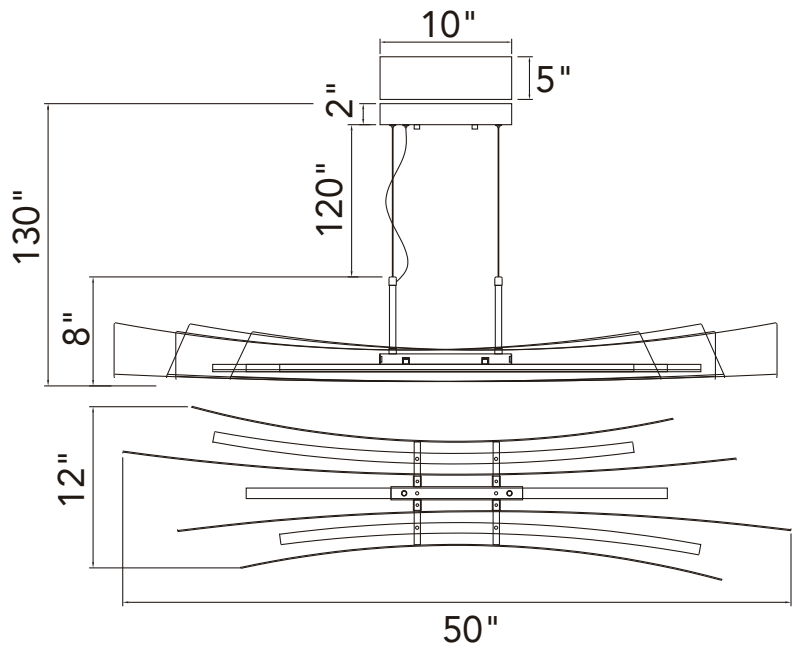

PROJECT: _____
 FIXTURE TYPE: _____
 LOCATION: _____
 CONTACT/PHONE: _____

Item	1698P50-624
Collection	CANDORA
Category	Chandelier
Finish	Brass
Glass	-----
Crystal	-----
Acrylic	-----

Shade Color	-----
Min Assembled Height	10"
Max Assembled Height	130"
Width	50"
Length	12"
Extension Wall Mounts	-----
Input	120V AC,60HZ,AC

Lumens	1404
Light Source	LED
Bulb Info.	27W
Included	-----
Dimmable	Yes
Colour Temp	3000,4000,5000K
Weight	14.97Lbs

CWI Lighting
 2775 Broadway
 Buffalo, NY 14227
 USA

CWI Lighting
 140 Steelcase Rd. W.
 Markham ON. L3R 3J9
 Canada